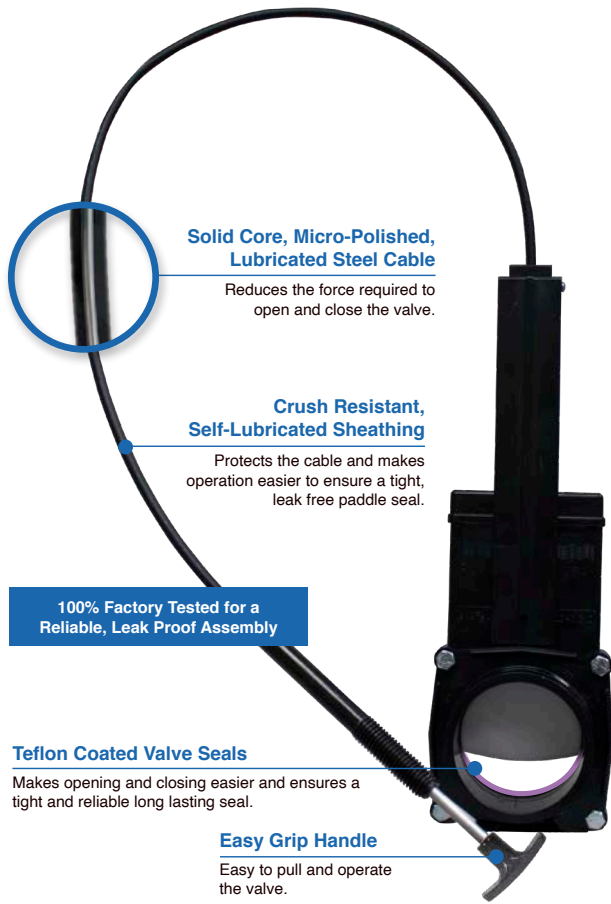

The Low-Profile, Waterless Drain Valve System

THE NEW STANDARD OF EXCELLENCE

- ✓ Easily Installed in any Orientation
- ✓ Low Profile
- ✓ Prevents Odors
- ✓ Innovative Silicone Bladder

65UGAKIT1

UniGuard Waste Valve, 1-1/2 FPT Swivel Elbow (horizontal),
Straight Slip Adapter (vertical) and all washers.

Patent Pending

Redesigned!

Now fits together with other RV termination valves & adapters!

Solid Core, Micro-Polished, Lubricated Steel Cable

Reduces the force required to open and close the valve.

Crush Resistant, Self-Lubricated Sheathing