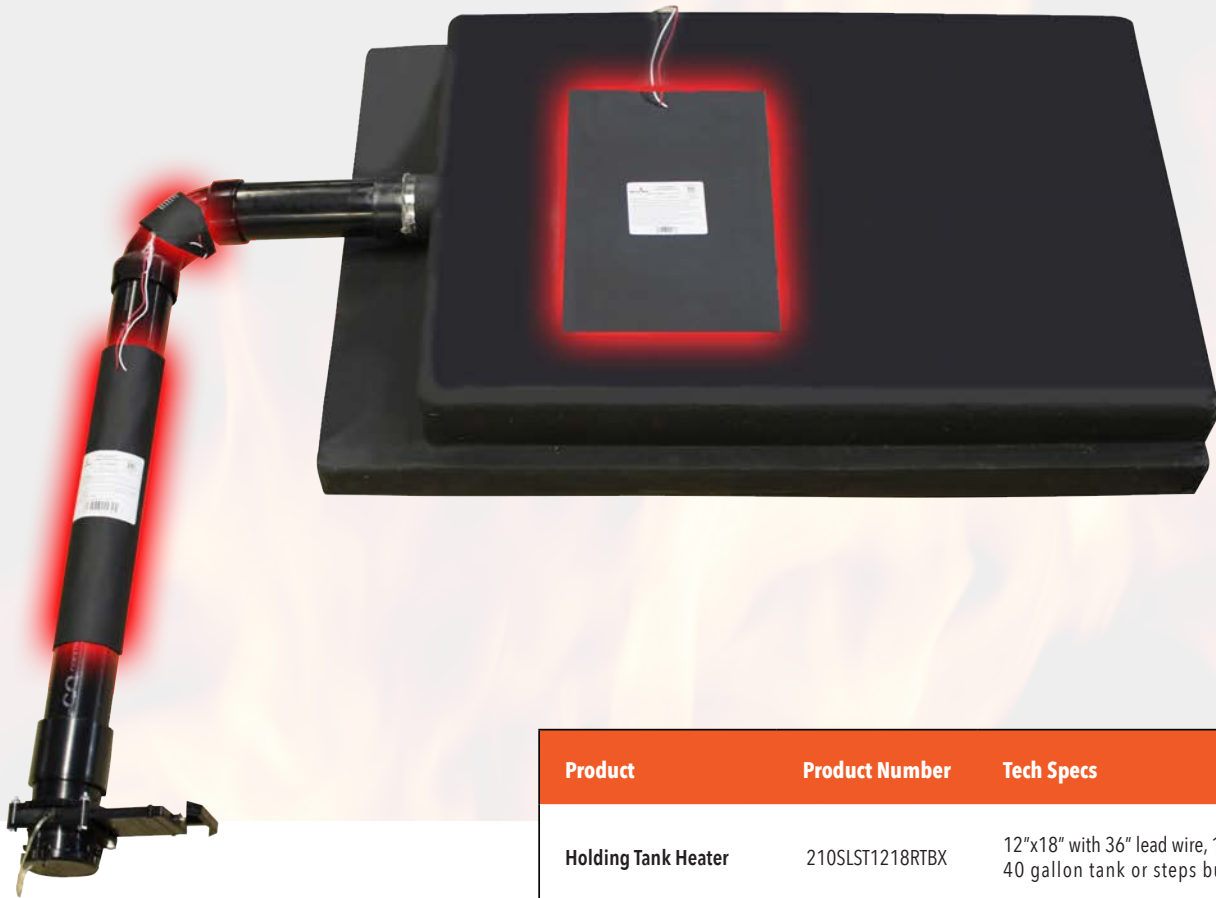

ThermaHeat™

HOLDING TANK HEATING PADS

AFFORDABLE, RELIABLE, EASY TO INSTALL

ThermaHeat Heating Pads are designed and engineered to protect RV holding tanks, pipe and steps from freezing. All tanks heaters have a built in thermostat that will turn on at 45 F (5C) and off at 67 F (20 C). Pipe and elbow heaters are not thermostatically controlled. All heaters have an easy to install peel-e-stick adhesive that adheres to any clean surface. One tank heater will protect up to a 40 gallon holding tank. All heaters carry a 2-year warranty.

Product	Product Number	Tech Specs
Holding Tank Heater	210SLST1218RTBX	12"x18" with 36" lead wire, 13.5V 4.8A, up to 40 gallon tank or steps built in thermostat
Holding Tank/Step Heater	210SLST725RTBX 19-0136	7¹/₄"x25" with 36" lead wire, 13.5V 5.8A, up to 40 gallon tank or steps built in thermostat
3" Pipe Heater	210SLP712RTBX	7¹/₂"x12", with 18" lead wire, 13.5 1.7A
1¹/₂" Pipe Heater	210SLP618RTBX	6"x18" with 18" lead wire, 13.5 .55A
3" Elbow Heater	219SLE313RTBX 19-0138	3"x13" with 18" lead wire, 13.5v .55A
1¹/₂" Elbow Heater	210SLE38RTBX 19-0137	3"x 8" with 18" lead wire, 12.5v .3A