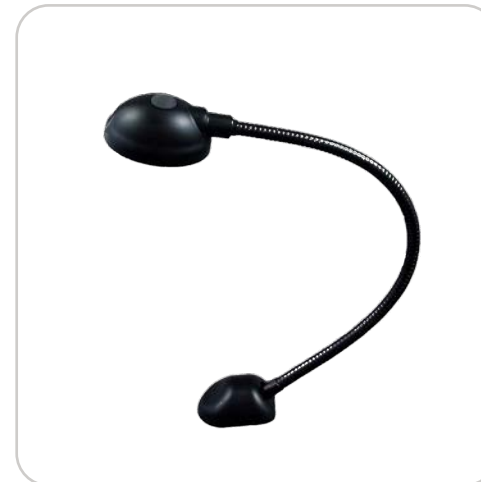

GSL8083

12V Black LED Flex Light
H10" x W2"