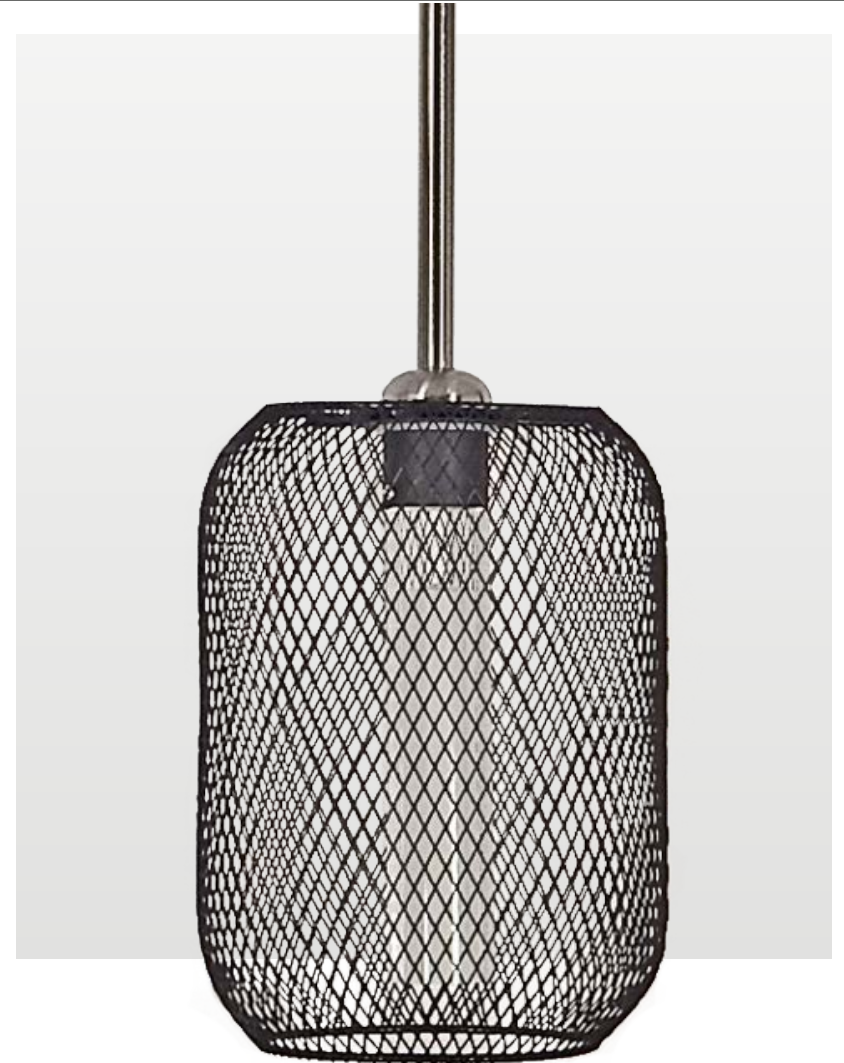

ABOUT GUSTAFSON LIGHTING

For over 50 years, Gustafson Lighting has been the leader in design, manufacturing, and importing of high-quality lighting products for the recreational vehicle industry.

Our unique and innovative selection of decorative lighting options, combined with our robust offering in task lighting, means we are prepared to meet ALL your lighting needs. The RV market is ever changing and we are committed to helping you differentiate your brand with quality products that enhance your space.

LASALLE BRISTOL ADVANTAGE

Gustafson Lighting and LaSalle Bristol have partnered to provide the ultimate RV lighting experience for both the OEM and end-user. By utilizing LaSalle Bristol's 70 years of industry experience and expansive distribution network, we can provide beautiful, on-trend lighting faster and more reliably.

**ILLUMINATING THE RV INDUSTRY
FOR OVER 50 YEARS.**