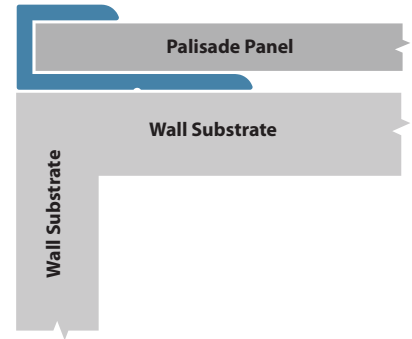

Each wall panel features a three-dimensional grout-look for realistic tile appearance.

Ideal for fast installation

Apply full wall panels directly onto wall—no special tools required

Durable engineered composition

- 1 Protective Top Layer
- 2 Realistically-Printed Multicolored Film
- 3 Rigid Core Board Technology

Installation is quick & groutless using tube adhesive.

Palisade XL can be installed over many substrates including VOG, water-resistant board & ceramic tile.

Matching Trims

Ensures 100% waterproof edge- and inside-corner treatments

Edge Trim

Inside Corner Trim

Edge Trim Application

Inside Corner Trim Application

Availability ● - Available N/A - Not Available

Panel Size	Edge	Carrara Marble	Hermitage Granite	Louvre Granite	Wind Gust	Wintry Mix
30" x 69" x 4.7 mm	Side Wall	●	●	●	●	●
30" x 69" x 4.7 mm	Rear Wall	●	●	●	●	●
48" x 69" x 4.7 mm	Rear Wall	●	●	●	●	N/A
30" x 78" x 4.7 mm	Side Wall	●	●	●	●	●
30" x 78" x 4.7 mm	Rear Wall	●	●	●	●	●
36" x 78" x 4.7 mm	Side Wall	●	●	●	●	●
42" x 78" x 4.7 mm	Side/Rear Wall	●	●	●	●	N/A
48" x 78" x 4.7 mm	Rear Wall	●	●	●	●	N/A

Edge profiles

Square Edge

Interlocking Edge

Multiple on-trend finish options match any décor

Palisade XL wall panels are available in 5 finishes that capture the look of marble, granite and stone

Carrara
Marble