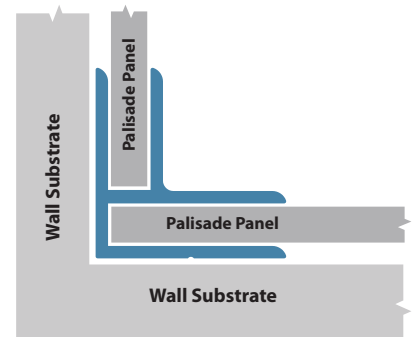

Each wall panel features a three-dimensional grout-look for realistic tile appearance.

Ideal for fast installation

Apply full wall panels directly onto wall—no special tools required

Durable engineered composition

- 1 Protective Top Layer
- 2 Realistically-Printed Multicolored Film
- 3 Rigid Core Board Technology

Installation is quick & groutless using tube adhesive.

Palisade XL can be installed over many substrates including VOG, water-resistant board & ceramic tile.

Matching Trims

Ensures 100% waterproof edge- and inside-corner treatments

Edge Trim

Inside Corner Trim

Edge Trim Application

Inside Corner Trim Application

Availability ● - Available N/A - Not Available

Panel Size	Edge	Carrara Marble	Hermitage Granite	Louvre Granite	Wind Gust	Wintry Mix
30" x 69" x 4.7 mm	Side Wall	●	●	●	●	●
30" x 69" x 4.7 mm	Rear Wall	●	●	●	●	●
48" x 69" x 4.7 mm	Rear Wall	●	●	●	●	N/A
30" x 78" x 4.7 mm	Side Wall	●	●	●	●	●
30" x 78" x 4.7 mm	Rear Wall	●	●	●	●	●
36" x 78" x 4.7 mm	Side Wall	●	●	●	●	●
42" x 78" x 4.7 mm	Side/Rear Wall	●	●	●	●	N/A
48" x 78" x 4.7 mm	Rear Wall	●	●	●	●	N/A

Edge profiles

Square Edge

Interlocking Edge

Multiple on-trend finish options match any décor

Palisade XL wall panels are available in 5 finishes that capture the look of marble, granite and stone

Carrara
Marble