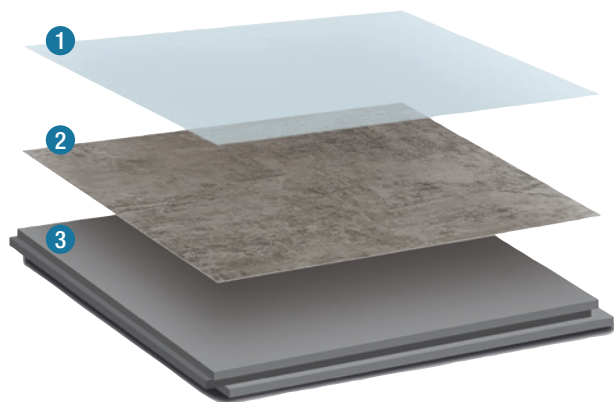

Palisade XL Waterproof Large-Format Wall Panels install in half the time of grouted installation with tube adhesive. Multiple widths and heights accommodate most bath and shower layouts.

Each wall panel features a three-dimensional grout-look for realistic tile appearance. Palisade XL wall panels are 100% waterproof, fireproof and chemical-resistant.

- **Extra-large sized panels** provide quick coverage of larger areas
- **Rigid core board** is stable, durable and easy to cut requiring no specialty saws or tools
- **Proprietary UV-cured lacquer** adds warmth to the touch & is scratch- and UV-resistant
- **ASTM E 84 Class "A" fire-rated**—Flame and Class "C" fire-rated—Smoke

Each wall panel features a three-dimensional grout-look for realistic tile appearance.

Ideal for fast installation

Apply full wall panels directly onto wall—no special tools required

Durable engineered composition

- 1 Protective Top Layer
- 2 Realistically-Printed Multicolored Film
- 3 Rigid Core Board Technology

Installation is quick & groutless using tube adhesive.

Palisade XL can be installed over many substrates including VOG, water-resistant board & ceramic tile.