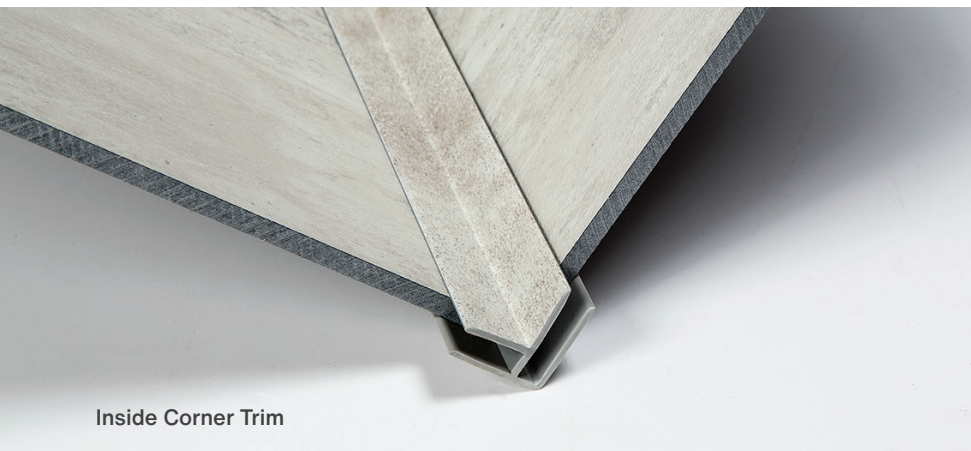

Palisade XL Waterproof Large-Format Wall Panels install in half the time of grouted installation with tube adhesive. Multiple widths and heights accommodate most bath and shower layouts.

Each wall panel features a three-dimensional grout-look for realistic tile appearance. Palisade XL wall panels are 100% waterproof, fireproof and chemical-resistant.

Each wall panel features a three-dimensional grout-look for realistic tile appearance.

Ideal for fast installation

Apply full wall panels directly onto wall—no special tools required

Durable engineered composition

- 1 Protective Top Layer
- 2 Realistically-Printed Multicolored Film
- 3 Rigid Core Board Technology

Installation is quick & groutless using tube adhesive.

Palisade XL can be installed over many substrates including VOG, water-resistant board & ceramic tile.

Matching Trims

Ensures 100% waterproof edge- and inside-corner treatments

Edge Trim

Inside Corner Trim

Edge Trim Application

Inside Corner Trim Application

Availability ● - Available N/A - Not Available

Panel Size	Edge	Carrara Marble	Hermitage Granite	Louvre Granite	Wind Gust	Wintry Mix
30" x 69" x 4.7 mm	Side Wall	●	●	●	●	●
30" x 69" x 4.7 mm	Rear Wall	●	●	●	●	●
48" x 69" x 4.7 mm	Rear Wall	●	●	●	●	N/A
30" x 78" x 4.7 mm	Side Wall	●	●	●	●	●
30" x 78" x 4.7 mm	Rear Wall	●	●	●	●	●
36" x 78" x 4.7 mm	Side Wall	●	●	●	●	●
42" x 78" x 4.7 mm	Side/Rear Wall	●	●	●	●	N/A
48" x 78" x 4.7 mm	Rear Wall	●	●	●	●	N/A