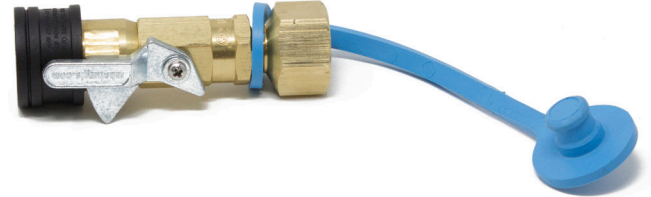

GAS APPLIANCE CONNECTORS

CATALOG

GAS APPLIANCE CONNECTORS CATALOG

LaSalle Bristol offers a complete program of gas appliance connectors for the RV and Manufactured Housing industries. This includes a variety of stainless steel gas connectors, ball valves, fittings, and corrugated stainless steel tubing.

QUICK DISCONNECT BALL VALVE W/DUST COVER PLUG

Item Number	Description
10104052	1/4" QUICK DISCONNECT BALL VALVE X 1/4" FNPT W/DUST COVER PLUG

QUICK DISCONNECT BALL VALVE W/DUST COVER PLUG

Item Number	Description
10104104	1/2" QUICK DISCONNECT BALL VALVE X 1/2" FNPT W/DUST COVER PLUG

MALE BRASS PLUG

Item Number	Description
10401132	MALE BRASS PLUG X 1/4" MNPT

LP HOSE W/QUICK DISCONNECT & DUST COVER PLUG

Item Number	Description
1010039536	1/4" I.D. X 36" LP HOSE W/QUICK DISCONNECT & DUST COVER PLUG
1010039572	1/4" I.D. X 72" LP HOSE W/QUICK DISCONNECT & DUST COVER PLUG

HIGH BTU GAS CONNECTOR

Item Number	Description
5851515224	1-1/4" O.D. X 1 MIP X 1" FIP X 24" HIGH BTU GAS CONNECTOR

3/4" ID (7/8" OD) - FIP X MIP

Item Number	Description
58CSSB2124	3/4" FIP X 3/4" MIP (1/2" FIP TAP) X 24"
58CSSB2136	3/4" FIP X 3/4" MIP (1/2" FIP TAP) X 36"