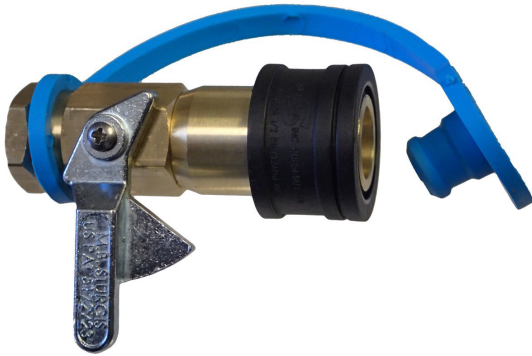

GAS APPLIANCE CONNECTORS

CATALOG

GAS APPLIANCE CONNECTORS CATALOG

LaSalle Bristol offers a complete program of gas appliance connectors for the RV and Manufactured Housing industries. This includes a variety of stainless steel gas connectors, ball valves, fittings, and corrugated stainless steel tubing.

QUICK DISCONNECT BALL VALVE W/DUST COVER PLUG

Item Number	Description
10104052	1/4" QUICK DISCONNECT BALL VALVE X 1/4" FNPT W/DUST COVER PLUG

QUICK DISCONNECT BALL VALVE W/DUST COVER PLUG

Item Number	Description
10104104	1/2" QUICK DISCONNECT BALL VALVE X 1/2" FNPT W/DUST COVER PLUG

MALE BRASS PLUG

Item Number	Description
10401132	MALE BRASS PLUG X 1/4" MNPT

LP HOSE W/QUICK DISCONNECT & DUST COVER PLUG

Item Number	Description
1010039536	1/4" I.D. X 36" LP HOSE W/QUICK DISCONNECT & DUST COVER PLUG
1010039572	1/4" I.D. X 72" LP HOSE W/QUICK DISCONNECT & DUST COVER PLUG

STRAIGHT GAS BALL VALVE

Item Number	Description
22110503	1/2" AGA STRAIGHT GAS BALL VALVE FIP X FIP
22110504	3/4" AGA STRAIGHT GAS BALL VALVE FIP X FIP
22110505	1" AGA STRAIGHT GAS BALL VALVE FIP X FIP