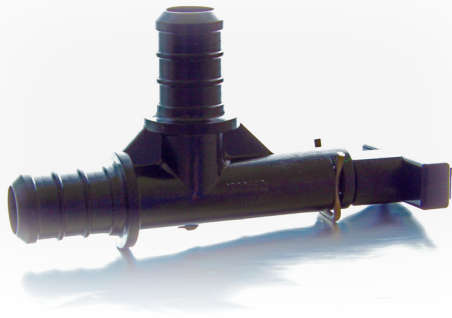

**POLY ALLOY ANGLE
DRAIN VALVE**

Item Number	Description
79XRDV3	1/2" B POLY ALLOY ANGLE DRAIN VALVE