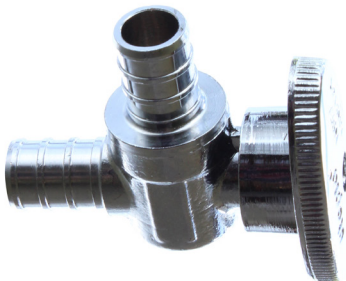

1/4 TURN STRAIGHT STOP VALVE

Item Number	Description
79XPV14065B	1/2" B 1/4 TURN STRAIGHT STOP VALVE

1/4 TURN 3 WAY BYPASS VALVE

Item Number	Description
79TWW14066	1/4 TURN 3 WAY BYPASS VALVE
79TWW14066B	1/4 TURN 3 WAY BYPASS VALVE- BLACK HANDLE

1/2 TURN 3 WAY DRAIN VALVE

Item Number	Description
79TWW14056	1/2 TURN 3 WAY DRAIN VALVE -GRAY

**POLY ALLOY ANGLE
DRAIN VALVE**

Item Number	Description
79XRDV3	1/2" B POLY ALLOY ANGLE DRAIN VALVE

PEX BRASS BALL VALVE - LEAD FREE

Item Number	Description
49QF56KLF	3/4" B PEX BRASS BALL VALVE-LF
49QF56MLF	1" PEX BRASS BALL VALVE-LF

1/4 TURN STRAIGHT STOP - CHROME PLATED - LEAD FREE BRASS

Item Number	Description
499101LF2	1/2" B X 1/2" B CP STRAIGHT 1/4 TURN-LF
499103LF2	1/2" B X 3/8" OD COM STRAIGHT 1/4 TURN-LF
499107LF2	1/2" B X 1/2" MPT CP STRAIGHT 1/4 TURN-LF