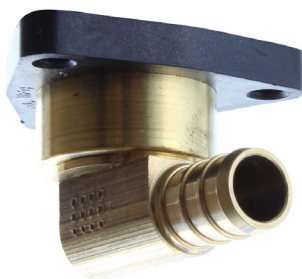

SWIVEL ELBOW WITH NUT - LEAD FREE BRASS

Item Number	Description
49F21EE44	1/2" B X 1/2" FPT SWIVEL ELBOW W/NUT LF BRASS

PEX SWIVEL ELBOW - LEAD FREE BRASS

Item Number	Description
49BPSE44G	LF 1/2”B x 1/2”FPT PEX SWIVEL ELBOW
49NLBXSE44C	LF 3/4”B x 3/4”FPT PEX SWIVEL ELBOW

DROP EAR ELBOW - LEAD FREE BRASS

Item Number	Description
49NLBXDE33C	LF 1/2”B x 1/2”FPT DROP EAR ELBOW

DROP EAR SWIVEL ELBOW - LEAD FREE BRASS

Item Number	Description
49F82E44	LF 1/2”B x 1/2”FPT DROP EAR SWIVEL ELBOW