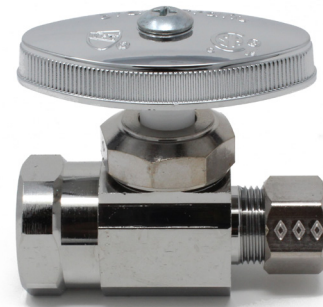

Item Number	Description
2224510	1/2" FIP TEMPERATURE VALVE - LEAD FREE BRASS

PEX BRASS BALL VALVE LEAD FREE

Item Number	Description
49LT172FLF	1/2" B PEX BRASS BALL VALVE - LEAD FREE
49QF56KLF	3/4" B PEX BRASS BALL VALVE - LEAD FREE
49QF56MLF	1" PEX BRASS BALL VALVE - LEAD FREE

FULL PORT BALL VALVE - LEAD FREE BRASS

Item Number	Description
22101413NL	1/2" FIP FULL PORT BALL VALVE - LEAD FREE BRASS
22101415NL	1" FIP FULL PORT BALL VALVE - LEAD FREE BRASS
22101026NL	1-1/4" IPS BALL VALVE - LEAD FREE BRASS

LEAD FREE BRASS HOSE THREAD ELBOW

Item Number	Description
572256HA	3/4" F X 3/8" COMPRESSION LEAD FREE ELBOW

COMPRESSION CHROME STOP - LEAD FREE BRASS

Item Number	Description
23114215NL	5/8" I.D. X 3/8" COMPRESSION CHROME STRAIGHT STOP-LEAD FREE BRASS