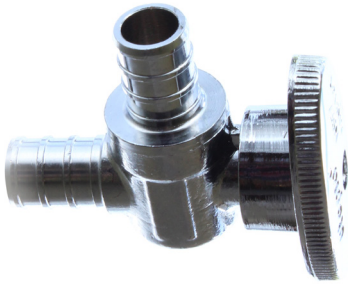

LEAD FREE BRASS HOSE THREAD ELBOW

Item Number	Description
572256HA	3/4" F X 3/8" COMPRESSION LEAD FREE ELBOW

COMPRESSION CHROME STOP - LEAD FREE BRASS

Item Number	Description
23114215NL	5/8" I.D. X 3/8" COMPRESSION CHROME STRAIGHT STOP-LEAD FREE BRASS

CHROME PLATED STRAIGHT STOP - LEAD FREE BRASS

Item Number	Description
23OR12XC	1/2" FPT X 3/8" COMPRESSION CHROME PLATED STRAIGHT STOP - LEAD FREE BRASS

CHROME ANGLE STOP - LEAD FREE BRASS

Item Number	Description
23G2CR19XC	1/2" COMPRESSION X 3/8" COMPRESSION ANGLE STOP CHROME - LEAD FREE BRASS

PEX 1/4 TURN STRAIGHT STOP CHROME PLATED - LEAD FREE BRASS

Item Number	Description
499101LF	1/2" B X 1/2" B CHROME PLATED STRAIGHT 1/4 TURN - LEAD FREE BRASS
499107LF	1/2" B X 1/2" MPT CHROME PLATED STRAIGHT 1/4 TURN - LEAD FREE BRASS
499102LF	1/2" B X 1/4" O.D. CHROME PLATED COMPRESSION STRAIGHT 1/4 TURN - LEAD FREE BRASS
499103LF	1/2" B X 3/8" O.D. CHROME PLATED COMPRESSION STRAIGHT 1/4 TURN - LEAD FREE BRASS