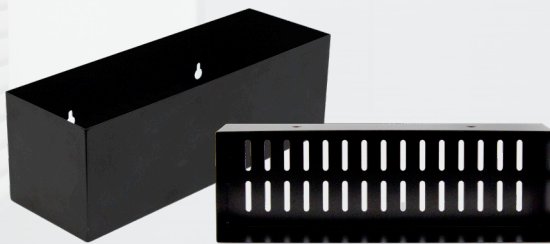

Brushed Nickel or Matte Black Rectangle Niches
24"x12"x4 3/4"

Brushed Nickel or Matte Black Square Niches
12"x12"x4 3/4"

Shower Basket
Matte Black
11 3/4" x 4"

For more info
contact Randi
msimonis@lasallebristol.com