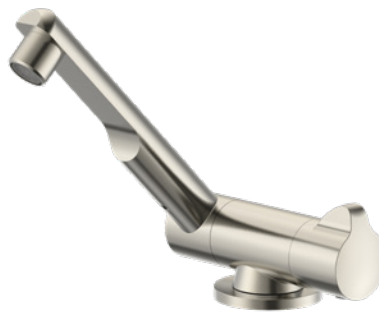

JIMI BN
1000466
Brush Nickel Fold Down Basin

Dimensions: H 6.69" * W 3.74"
Materials: Zinc Handle, Brass Body, Ceramic Cartridge
Flow Rate: 1.5GPM
Standards: cUPC, NSF61, NSF372