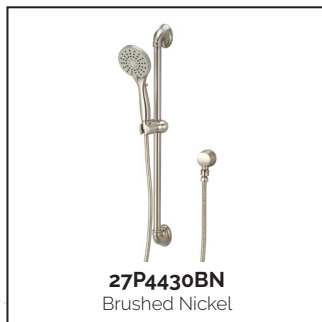

# TUB & SHOWER | DESIGNER

**27P2300T4RBN** | Shower  
**27P2302T4RBN** | T/S

**27P2300T4RCH** | Shower  
**27P2302T4RCH** | T/S

**27P2300T4MB** | Shower  
**27P2302T4RMB** | T/S

**27P2402BB**

**27P2404BB**

**27P2380TBN** | Shower  
**27P2382TBN** | T/S

**27P2380TCH** | Shower  
**27P2382TCH** | T/S

**27P2380TMB** | Shower  
**27P2382TMB** | T/S

**27X4400087**

**27P4430BN**  
Brushed Nickel

**27P4430CH**  
Chrome