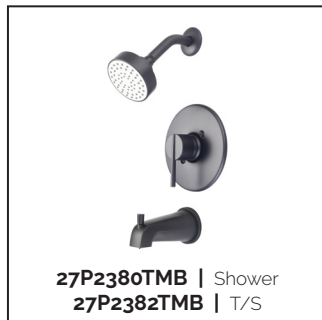

27P2300T4MB | Shower
27P2302T4RMB | T/S