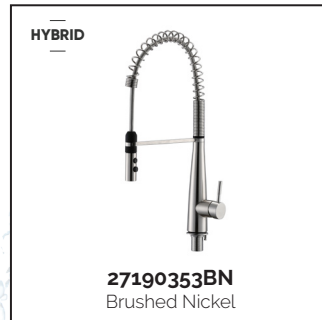

KITCHEN

UNDER
$20

UNDER
$30

UNDER
$40