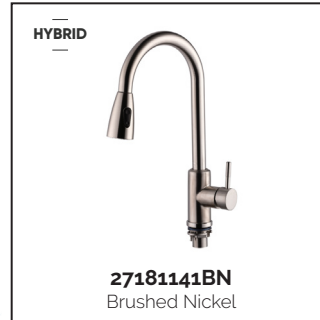

KITCHEN

UNDER
$20

UNDER
$30

UNDER
$40