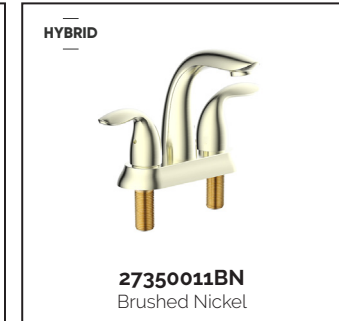

RV TUB & SHOWER

MIX & MATCH THESE HANDLES WITH:

RV TUB & SHOWER

IMPORT HIGH END SHOWER KITS:

LAVATORY | ESSENTIAL

LAVATORY | CHOICE

KITCHEN

UNDER
\$20