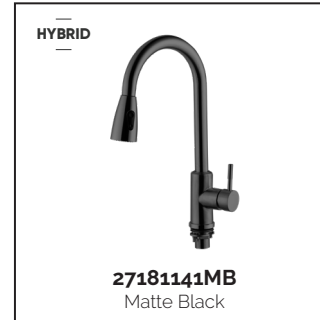

KITCHEN

UNDER
$20

UNDER
$30

UNDER
$40