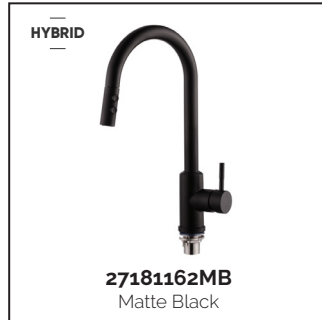

KITCHEN

UNDER
$20

UNDER
$30

UNDER
$40