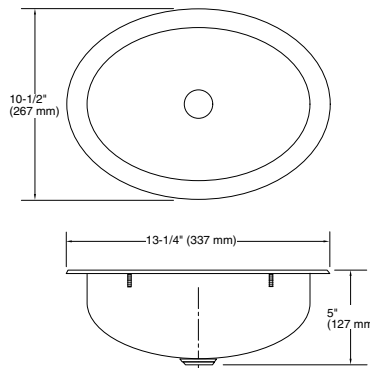

Length:	22-7/16"
Width:	18-15/16"
Depth:	4"
Holes:	3
Gauge:	N/A
Drain Size:	2-9/16"
Drain Location:	Center

24" x 16" RECTANGLE PORCELAIN SINK

11UT2060REC

PRODUCT SPECIFICATIONS

Square Porcelain Sink

Length:	24"
Width:	16"
Depth:	7"
Holes:	
Gauge:	
Drain Size:	
Drain Location:	Center

16" x 8.5" SHALLOW PORCELAIN SINK

11UT7040VSR

PRODUCT SPECIFICATIONS

Square Porcelain Sink

Length:	16"
Width:	8.5"
Depth:	4.5"
Holes:	
Gauge:	
Drain Size:	
Drain Location:	Center

10" STAINLESS STEEL ROUND SINK

13TF0105

PRODUCT SPECIFICATIONS

Stainless Steel Round Sink

Length:	10-1/2"
Width:	10-1/2"
Depth:	4"
Holes:	0
Gauge:	20
Drain Size:	2"
Drain Location:	Center
Mounting Options:	Under/Top

10" x 13" STAINLESS STEEL OVAL

13TF1310

PRODUCT SPECIFICATIONS

Stainless Steel Oval Sink

Length:	13-1/4"
Width:	10-1/2"
Depth:	5"
Holes:	0
Gauge:	21
Drain Size:	1-3/4"
Drain Location:	Center
Mounting Options:	Top

16" STAINLESS STEEL SINK