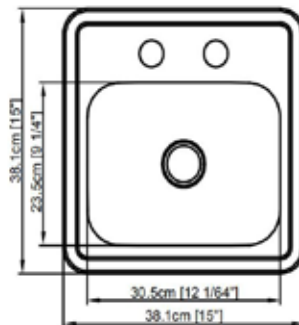

13TF1310

PRODUCT SPECIFICATIONS

Stainless Steel Oval Sink

Length:	13-1/4"
Width:	10-1/2"
Depth:	5"
Holes:	0
Gauge:	21
Drain Size:	1-3/4"
Drain Location:	Center
Mounting Options:	Top

16" STAINLESS STEEL SINK

13GZ458

PRODUCT SPECIFICATIONS

Stainless Steel Sink

Length:	18-7/64"
Width:	15-15/16"
Depth:	7"
Holes:	0
Gauge:	22
Drain Size:	3-1/2"
Drain Location:	Offset

14" x 12" STAINLESS STEEL SQUARE SINK

13TFD1412

PRODUCT SPECIFICATIONS

Stainless Steel Square Sink

Length:	14-1/3"
Width:	12"
Depth:	6"
Holes:	0
Gauge:	22
Drain Size:	3.5"
Drain Location:	Center

15" x 15" STAINLESS STEEL SQUARE SINK

13TGD151522

PRODUCT SPECIFICATIONS

Stainless Steel Square Sink

Length:	15"
Width:	15"
Depth:	6"
Holes:	2
Gauge:	22
Drain Size:	2"
Drain Location:	Center

25" x 15" STAINLESS STEEL SINK

13RR25156

PRODUCT SPECIFICATIONS

Stainless Steel Sink

Length:	25"
Width:	16"
Depth:	7"
Holes:	0
Gauge:	20
Drain Size:	2"
Drain Location:	Center