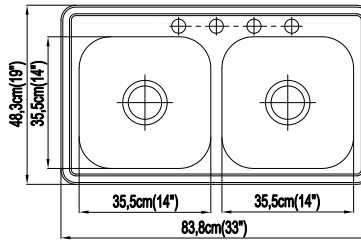

25" x 15" STAINLESS STEEL SINK

13TLSB25155

PRODUCT SPECIFICATIONS

Stainless Steel Sink

Length:	25"
Width:	15-15/64"
Depth:	5"
Holes:	0
Gauge:	22
Drain Size:	2"
Drain Location:	Offset

27" x 16" STAINLESS STEEL SINK

13TLSB27167

PRODUCT SPECIFICATIONS

Stainless Steel Sink

Length:	27"
Width:	16"
Depth:	7"
Holes:	0
Gauge:	22
Drain Size:	3-1/2"
Drain Location:	Center

27" x 16" STAINLESS STEEL SINK

13RR2716C7 - SINGLE BOWL

13RR27167 - DOUBLE BOWL

PRODUCT SPECIFICATIONS

Stainless Steel Sink

Length:	27"
Width:	16"
Depth:	7"
Holes:	0
Gauge:	20
Drain Size:	4-1/2"

33" x 19" STAINLESS STEEL SINK

13TGS331964

PRODUCT SPECIFICATIONS

Stainless Steel Sink

Length:	33"
Width:	19"
Depth:	6"
Holes:	4
Gauge:	20
Drain Size:	3-1/2"
Drain Location:	Center

33" x 19" STAINLESS STEEL SINK

13TGS331974

PRODUCT SPECIFICATIONS

Stainless Steel Sink

Length:	33"
Width:	19"
Depth:	7"
Holes:	4
Gauge:	20
Drain Size:	3-1/2"
Drain Location:	Center