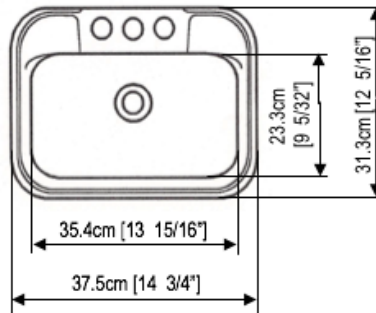

15-3/4" x 12-3/8" ABS OVAL SINKS

16166PW

16166PP

16166PG

PRODUCT SPECIFICATIONS

Poly Sink

Length:	15-3/4"
Width:	12-3/8"
Depth:	5-27/32"
Holes:	0
Gauge:	N/A
Drain Size:	1-11/64"
Drain Location:	Center

INCLUDED WITH EACH SINK

Tailpipe	91500107
Drain Stopper	See Accessories
Installation Kit	91HB15

14-3/4" x 12-5/16" ABS LAVATORY SINKS

16186PW

16186PP

16186PG

PRODUCT SPECIFICATIONS

ABS Lavatory Sink

Length:	14-3/4"
Width:	12-5/16"
Depth:	5-23/32"
Holes:	0
Gauge:	N/A
Drain Size:	1-11/64"
Drain Location:	Center

INCLUDED WITH EACH SINK

Tailpipe	91500107
Drain Stopper	See Accessories
Installation Kit	91HB15

20" x 17" POLY OVAL SINKS

16370PW

16370PP

PRODUCT SPECIFICATIONS

ABS Oval Sink

Length:	20"
Width:	17"
Depth:	6-1/16"
Holes:	3
Gauge:	N/A
Drain Size:	1-5/8"
Drain Location:	Center

Length:	22-7/16"
Width:	18-15/16"
Depth:	4"
Holes:	3
Gauge:	N/A
Drain Size:	2-9/16"
Drain Location:	Center

24" x 16" RECTANGLE PORCELAIN SINK

11UT2060REC

PRODUCT SPECIFICATIONS

Square Porcelain Sink

Length:	24"
Width:	16"
Depth:	7"
Holes:	
Gauge:	
Drain Size:	
Drain Location:	Center