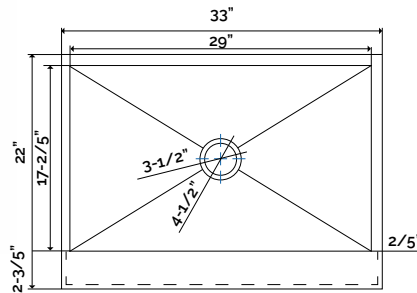

13APR25189SS

PRODUCT SPECIFICATIONS

Stainless Steel Farm Sink

Length:	25"
Width:	18"
Depth:	8.5"
Holes:	0
Gauge:	18
Drain Size:	4-1/2"

25" x 18" GUNMETAL FARM SINK

13APR25189

PRODUCT SPECIFICATIONS

Gunmetal Farm Sink

Length:	25"
Width:	18"
Depth:	8.5"
Holes:	0
Gauge:	18
Drain Size:	4-1/2"

33" x 22" STAINLESS STEEL FARM SINK

13THAP3320C

Accessories Included

PRODUCT SPECIFICATIONS

Stainless Steel Sink

Length:	33"
Width:	22"
Depth:	8.5"
Holes:	0
Gauge:	18
Drain Size:	3-1/2"
Drain Location:	Middle Back

33" x 22" PVD COATED GUNMETAL FARM SINK

13THAP3320CM

Accessories Included

PRODUCT SPECIFICATIONS

Stainless Steel Sink

Length:	33"
Width:	22"
Depth:	8.5"
Holes:	0
Gauge:	18
Drain Size:	3-1/2"
Drain Location:	Middle Back

33" x 22" STAINLESS FARM STEEL SINK

13TFD3322S

PRODUCT SPECIFICATIONS

Stainless Steel Farm Sink

Length:	31"
Width:	20"
Depth:	7.75"
Holes:	0
Gauge:	18
Drain Size:	3-1/2"
Drain Location:	Center

25" x 22" UTILITY SINK