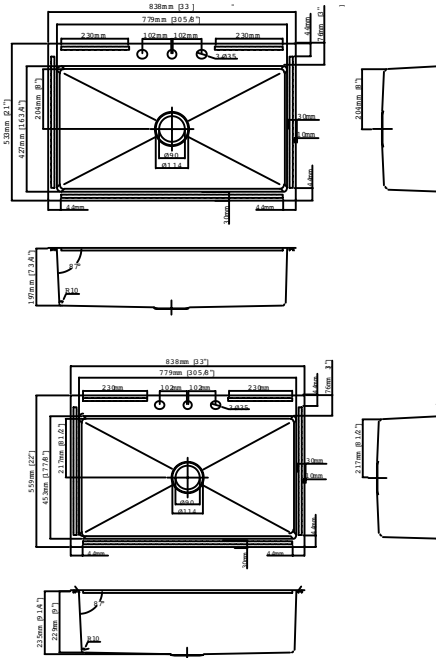

13DSE233224 - 20 GAUGE
13TGS332284 - 22 GAUGE

PRODUCT SPECIFICATIONS

Stainless Steel Sink

Length:	33"
Width:	22"
Depth:	8"
Holes:	4
Gauge:	20 or 22
Drain Size:	3-1/2"

33" x 21" or 22" STAINLESS STEEL SINK

13T3321S3 - 33" x 21" x 7.75"
13T3322S3 - 33" x 22" x 9"

PRODUCT SPECIFICATIONS

Stainless Steel Sink

Length:	33"
Width:	21" or 22"
Depth:	7.75" or 9"
Holes:	3
Gauge:	18
Drain Size:	3-1/2"

25" x 18" STAINLESS STEEL FARM SINK

13APR25189SS

PRODUCT SPECIFICATIONS

Stainless Steel Farm Sink

Length:	25"
Width:	18"
Depth:	8.5"
Holes:	0
Gauge:	18
Drain Size:	4-1/2"

25" x 18" GUNMETAL FARM SINK

13APR25189

PRODUCT SPECIFICATIONS

Gunmetal Farm Sink

Length:	25"
Width:	18"
Depth:	8.5"
Holes:	0
Gauge:	18
Drain Size:	4-1/2"

33" x 22" STAINLESS STEEL FARM SINK

13THAP3320C

Accessories Included

PRODUCT SPECIFICATIONS

Stainless Steel Sink

Length:	33"
Width:	22"
Depth:	8.5"
Holes:	0
Gauge:	18
Drain Size:	3-1/2"
Drain Location:	Middle Back