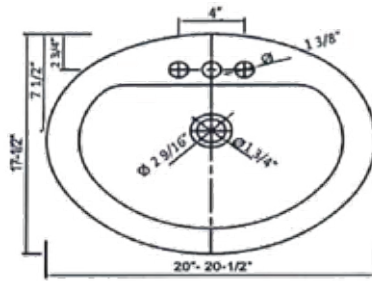

Length:	20"
Width:	16"
Depth:	6-1/2"
Holes:	0
Gauge:	N/A
Drain Size:	1-5/8"
Drain Location:	Center

INCLUDED WITH EACH SINK

Installation Kit	91HB16
------------------	--------

15" x 11" PLASTIC SINKS

16176PW

16176PG 16176PB

PRODUCT SPECIFICATIONS

Square Porcelain Sink

Length:	15"
Width:	11"
Depth:	4.25"
Holes:	0
Gauge:	N/A
Drain Size:	1.25"
Drain Location:	Center

20" x 17" OVAL PORCELAIN SINK

11UT1020RD

PRODUCT SPECIFICATIONS

Oval Porcelain Sink

Length:	17-1/2"
Width:	20-1/2"
Depth:	8"
Holes:	3
Gauge:	N/A
Drain Size:	2-9/16"
Drain Location:	Center

23" x 19" SQUARE PORCELAIN SINK

11UT1090SQ

PRODUCT SPECIFICATIONS

Square Porcelain Sink

Length:	22-7/16"
Width:	18-15/16"
Depth:	4"
Holes:	3
Gauge:	N/A
Drain Size:	2-9/16"
Drain Location:	Center

24" x 16" RECTANGLE PORCELAIN SINK

11UT2060REC

PRODUCT SPECIFICATIONS

Square Porcelain Sink

Length:	24"
Width:	16"
Depth:	7"
Holes:	
Gauge:	
Drain Size:	
Drain Location:	Center