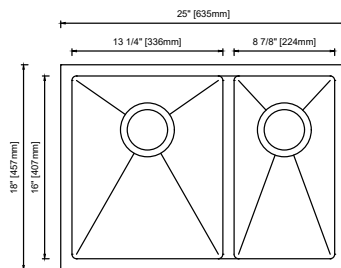

13DSE233224 - 20 GAUGE
13TGS332284 - 22 GAUGE

PRODUCT SPECIFICATIONS

Stainless Steel Sink

Length:	33"
Width:	22"
Depth:	8"
Holes:	4
Gauge:	20 or 22
Drain Size:	3-1/2"

33" x 21" or 22" STAINLESS STEEL SINK

13T3321S3 - 33" x 21" x 7.75"
13T3322S3 - 33" x 22" x 9"

PRODUCT SPECIFICATIONS

Stainless Steel Sink

Length:	33"
Width:	21" or 22"
Depth:	7.75" or 9"
Holes:	3
Gauge:	18
Drain Size:	3-1/2"

25" x 18" STAINLESS STEEL FARM SINK

13APR25189SS

PRODUCT SPECIFICATIONS

Stainless Steel Farm Sink

Length:	25"
Width:	18"
Depth:	8.5"
Holes:	0
Gauge:	18
Drain Size:	4-1/2"

25" x 18" GUNMETAL FARM SINK

13APR25189

PRODUCT SPECIFICATIONS

Gunmetal Farm Sink

Length:	25"
Width:	18"
Depth:	8.5"
Holes:	0
Gauge:	18
Drain Size:	4-1/2"

33" x 22" STAINLESS STEEL FARM SINK

13THAP3320C

Accessories Included

PRODUCT SPECIFICATIONS

Stainless Steel Sink

Length:	33"
Width:	22"
Depth:	8.5"
Holes:	0
Gauge:	18
Drain Size:	3-1/2"
Drain Location:	Middle Back