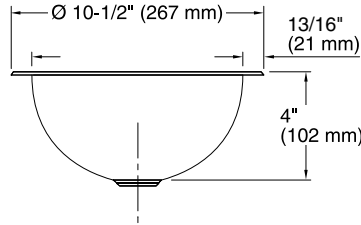

Oval Porcelain Sink

Length:	17-1/2"
Width:	20-1/2"
Depth:	8"
Holes:	3
Gauge:	N/A
Drain Size:	2-9/16"
Drain Location:	Center

23" x 19" SQUARE PORCELAIN SINK

11UT1090SQ

PRODUCT SPECIFICATIONS

Square Porcelain Sink

Length:	22-7/16"
Width:	18-15/16"
Depth:	4"
Holes:	3
Gauge:	N/A
Drain Size:	2-9/16"
Drain Location:	Center

24" x 16" RECTANGLE PORCELAIN SINK

11UT2060REC

PRODUCT SPECIFICATIONS

Square Porcelain Sink

Length:	24"
Width:	16"
Depth:	7"
Holes:	
Gauge:	
Drain Size:	
Drain Location:	Center

16" x 8.5" SHALLOW PORCELAIN SINK

11UT7040VSR

PRODUCT SPECIFICATIONS

Square Porcelain Sink

Length:	16"
Width:	8.5"
Depth:	4.5"
Holes:	
Gauge:	
Drain Size:	
Drain Location:	Center

10" STAINLESS STEEL ROUND SINK

13TF0105

PRODUCT SPECIFICATIONS

Stainless Steel Round Sink

Length:	10-1/2"
Width:	10-1/2"
Depth:	4"
Holes:	0
Gauge:	20
Drain Size:	2"
Drain Location:	Center
Mounting Options:	Under/Top

10" x 13" STAINLESS STEEL OVAL