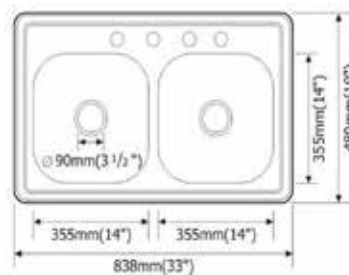

13TLSB27167

PRODUCT SPECIFICATIONS

Stainless Steel Sink

Length:	27"
Width:	16"
Depth:	7"
Holes:	0
Gauge:	22
Drain Size:	3-1/2"
Drain Location:	Center

27" x 16" STAINLESS STEEL SINK

13RR2716C7 - SINGLE BOWL

13RR27167 - DOUBLE BOWL

PRODUCT SPECIFICATIONS

Stainless Steel Sink

Length:	27"
Width:	16"
Depth:	7"
Holes:	0
Gauge:	20
Drain Size:	4-1/2"

33" x 19" STAINLESS STEEL SINK

13TGS331964

PRODUCT SPECIFICATIONS

Stainless Steel Sink

Length:	33"
Width:	19"
Depth:	6"
Holes:	4
Gauge:	20
Drain Size:	3-1/2"
Drain Location:	Center

33" x 19" STAINLESS STEEL SINK

13TGS331974

PRODUCT SPECIFICATIONS

Stainless Steel Sink

Length:	33"
Width:	19"
Depth:	7"
Holes:	4
Gauge:	20
Drain Size:	3-1/2"
Drain Location:	Center

33" x 19" STAINLESS STEEL SINK

13TGS331984

PRODUCT SPECIFICATIONS

Stainless Steel Sink

Length:	33"
Width:	19"
Depth:	8"
Holes:	4
Gauge:	22/20/18
Drain Size:	3-1/2"
Drain Location:	Center

33" x 22" STAINLESS STEEL SINK