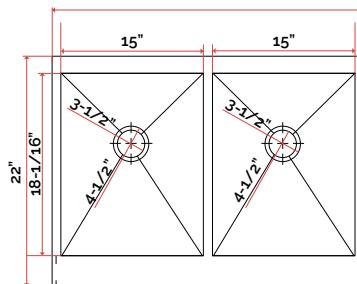

13APR25189SS

PRODUCT SPECIFICATIONS

Stainless Steel Farm Sink

Length:	25"
Width:	18"
Depth:	8.5"
Holes:	0
Gauge:	18
Drain Size:	4-1/2"

25" x 18" GUNMETAL FARM SINK

13APR25189

PRODUCT SPECIFICATIONS

Gunmetal Farm Sink

Length:	25"
Width:	18"
Depth:	8.5"
Holes:	0
Gauge:	18
Drain Size:	4-1/2"

33" x 22" STAINLESS STEEL FARM SINK

13THAP3320C

Accessories Included

PRODUCT SPECIFICATIONS

Stainless Steel Sink

Length:	33"
Width:	22"
Depth:	8.5"
Holes:	0
Gauge:	18
Drain Size:	3-1/2"
Drain Location:	Middle Back

33" x 22" PVD COATED GUNMETAL FARM SINK

13THAP3320CM

Accessories Included

PRODUCT SPECIFICATIONS

Stainless Steel Sink

Length:	33"
Width:	22"
Depth:	8.5"
Holes:	0
Gauge:	18
Drain Size:	3-1/2"
Drain Location:	Middle Back

33" x 22" STAINLESS FARM STEEL SINK

13TFD3322S

PRODUCT SPECIFICATIONS

Stainless Steel Farm Sink

Length:	31"
Width:	20"
Depth:	7.75"
Holes:	0
Gauge:	18
Drain Size:	3-1/2"
Drain Location:	Center

25" x 22" UTILITY SINK