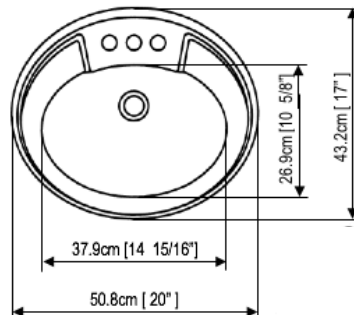

Tailpipe	91500107
Drain Stopper	See Accessories
Installation Kit	91HB15

14-3/4" x 12-5/16" ABS LAVATORY SINKS

16186PW

16186PP

16186PG

PRODUCT SPECIFICATIONS

ABS Lavatory Sink

Length:	14-3/4"
Width:	12-5/16"
Depth:	5-23/32"
Holes:	0
Gauge:	N/A
Drain Size:	1-11/64"
Drain Location:	Center

INCLUDED WITH EACH SINK

Tailpipe	91500107
Drain Stopper	See Accessories
Installation Kit	91HB15

20" x 17" POLY OVAL SINKS

16370PW

16370PP

PRODUCT SPECIFICATIONS

ABS Oval Sink

Length:	20"
Width:	17"
Depth:	6-1/16"
Holes:	3
Gauge:	N/A
Drain Size:	1-5/8"
Drain Location:	Center

INCLUDED WITH EACH SINK

Installation Kit	91HB16
-------------------------	--------

20" x 17" ABS OVAL SINKS

16305PW

16305PP

PRODUCT SPECIFICATIONS

ABS Oval Sink

Length:	20"
Width:	17"
Depth:	6-1/16"
Holes:	3
Gauge:	N/A
Drain Size:	1-5/8"
Drain Location:	Center

16176PG 16176PB

PRODUCT SPECIFICATIONS

Square Porcelain Sink

Length:	15"
Width:	11"
Depth:	4.25"
Holes:	0
Gauge:	N/A
Drain Size:	1.25"
Drain Location:	Center

20" x 17" OVAL PORCELAIN SINK

11UT1020RD

PRODUCT SPECIFICATIONS