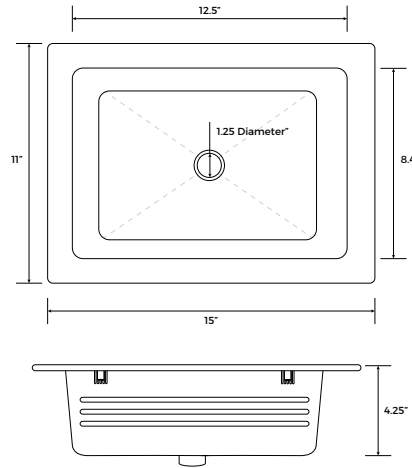

Length:	20"
Width:	16"
Depth:	6-1/2"
Holes:	0
Gauge:	N/A
Drain Size:	1-5/8"
Drain Location:	Center

INCLUDED WITH EACH SINK

Installation Kit	91HB16
------------------	--------

15" x 11" PLASTIC SINKS

16176PW

16176PG 16176PB

PRODUCT SPECIFICATIONS

Square Porcelain Sink

Length:	15"
Width:	11"
Depth:	4.25"
Holes:	0
Gauge:	N/A
Drain Size:	1.25"
Drain Location:	Center

20" x 17" OVAL PORCELAIN SINK

11UT1020RD

PRODUCT SPECIFICATIONS

Oval Porcelain Sink

Length:	17-1/2"
Width:	20-1/2"
Depth:	8"
Holes:	3
Gauge:	N/A
Drain Size:	2-9/16"
Drain Location:	Center

23" x 19" SQUARE PORCELAIN SINK

11UT1090SQ

PRODUCT SPECIFICATIONS

Square Porcelain Sink

Length:	22-7/16"
Width:	18-15/16"
Depth:	4"
Holes:	3
Gauge:	N/A
Drain Size:	2-9/16"
Drain Location:	Center

24" x 16" RECTANGLE PORCELAIN SINK

11UT2060REC

PRODUCT SPECIFICATIONS

Square Porcelain Sink

Length:	24"
Width:	16"
Depth:	7"
Holes:	
Gauge:	
Drain Size:	
Drain Location:	Center