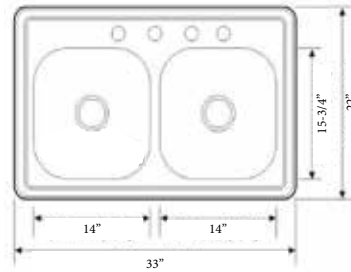

Length:	33"
Width:	19"
Depth:	6"
Holes:	4
Gauge:	20
Drain Size:	3-1/2"
Drain Location:	Center

33" x 19" STAINLESS STEEL SINK

13TGS331974

PRODUCT SPECIFICATIONS

Stainless Steel Sink

Length:	33"
Width:	19"
Depth:	7"
Holes:	4
Gauge:	20
Drain Size:	3-1/2"
Drain Location:	Center

33" x 19" STAINLESS STEEL SINK

13TGS331984

PRODUCT SPECIFICATIONS

Stainless Steel Sink

Length:	33"
Width:	19"
Depth:	8"
Holes:	4
Gauge:	22/20/18
Drain Size:	3-1/2"
Drain Location:	Center

33" x 22" STAINLESS STEEL SINK

13DSE233224 - 20 GAUGE
13TGS332284 - 22 GAUGE

PRODUCT SPECIFICATIONS

Stainless Steel Sink

Length:	33"
Width:	22"
Depth:	8"
Holes:	4
Gauge:	20 or 22
Drain Size:	3-1/2"

33" x 21" or 22" STAINLESS STEEL SINK

13T3321S3 - 33" x 21" x 7.75"
13T3322S3 - 33" x 22" x 9"

PRODUCT SPECIFICATIONS

Stainless Steel Sink

Length:	33"
Width:	21" or 22"
Depth:	7.75" or 9"
Holes:	3
Gauge:	18
Drain Size:	3-1/2"

25" x 18" STAINLESS STEEL FARM SINK