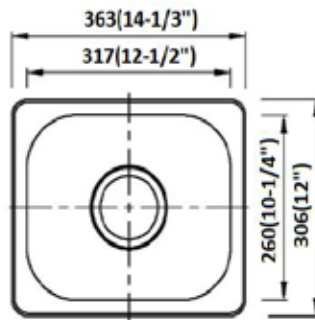

16" x 8.5" SHALLOW PORCELAIN SINK

11UT7040VSR

PRODUCT SPECIFICATIONS

Square Porcelain Sink

Length:	16"
Width:	8.5"
Depth:	4.5"
Holes:	
Gauge:	
Drain Size:	
Drain Location:	Center

10" STAINLESS STEEL ROUND SINK

13TF1310

PRODUCT SPECIFICATIONS

Stainless Steel Oval Sink

Length:	13-1/4"
Width:	10-1/2"
Depth:	5"
Holes:	0
Gauge:	21
Drain Size:	1-3/4"
Drain Location:	Center
Mounting Options:	Top

16" STAINLESS STEEL SINK

13GZ458

PRODUCT SPECIFICATIONS

Stainless Steel Sink

Length:	18-7/64"
Width:	15-15/16"
Depth:	7"
Holes:	0
Gauge:	22
Drain Size:	3-1/2"
Drain Location:	Offset

14" x 12" STAINLESS STEEL SQUARE SINK

13TFD1412

PRODUCT SPECIFICATIONS

Stainless Steel Square Sink

Length:	14-1/3"
Width:	12"
Depth:	6"
Holes:	0
Gauge:	22
Drain Size:	3.5"
Drain Location:	Center

15" x 15" STAINLESS STEEL SQUARE SINK

13TGD151522

PRODUCT SPECIFICATIONS

Stainless Steel Square Sink