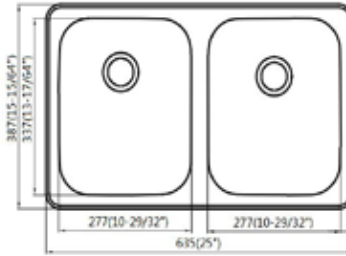

Stainless Steel Square Sink

Length:	14-1/3"
Width:	12"
Depth:	6"
Holes:	0
Gauge:	22
Drain Size:	3.5"
Drain Location:	Center

15" x 15" STAINLESS STEEL SQUARE SINK

13TGD151522

PRODUCT SPECIFICATIONS

Stainless Steel Square Sink

Length:	15"
Width:	15"
Depth:	6"
Holes:	2
Gauge:	22
Drain Size:	2"
Drain Location:	Center

25" x 15" STAINLESS STEEL SINK

13RR25156

PRODUCT SPECIFICATIONS

Stainless Steel Sink

Length:	25"
Width:	16"
Depth:	7"
Holes:	0
Gauge:	20
Drain Size:	2"
Drain Location:	Center

25" x 15" STAINLESS STEEL SINK

13TLSB25155

PRODUCT SPECIFICATIONS

Stainless Steel Sink

Length:	25"
Width:	15-15/64"
Depth:	5"
Holes:	0
Gauge:	22
Drain Size:	2"
Drain Location:	Offset

27" x 16" STAINLESS STEEL SINK

13TLSB27167

PRODUCT SPECIFICATIONS

Stainless Steel Sink

Length:	27"
Width:	16"
Depth:	7"
Holes:	0
Gauge:	22
Drain Size:	3-1/2"
Drain Location:	Center

27" x 16" STAINLESS STEEL SINK

13RR2716C7 - SINGLE BOWL