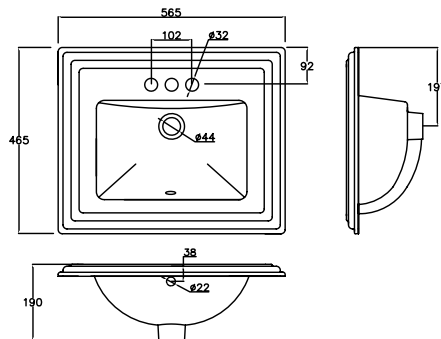

16176PG 16176PB

PRODUCT SPECIFICATIONS

Square Porcelain Sink

Length:	15"
Width:	11"
Depth:	4.25"
Holes:	0
Gauge:	N/A
Drain Size:	1.25"
Drain Location:	Center

20" x 17" OVAL PORCELAIN SINK

11UT1020RD

PRODUCT SPECIFICATIONS

Oval Porcelain Sink

Length:	17-1/2"
Width:	20-1/2"
Depth:	8"
Holes:	3
Gauge:	N/A
Drain Size:	2-9/16"
Drain Location:	Center

23" x 19" SQUARE PORCELAIN SINK

11UT1090SQ

PRODUCT SPECIFICATIONS

Square Porcelain Sink

Length:	22-7/16"
Width:	18-15/16"
Depth:	4"
Holes:	3
Gauge:	N/A
Drain Size:	2-9/16"
Drain Location:	Center

24" x 16" RECTANGLE PORCELAIN SINK

11UT2060REC

PRODUCT SPECIFICATIONS

Square Porcelain Sink

Length:	24"
Width:	16"
Depth:	7"
Holes:	
Gauge:	
Drain Size:	
Drain Location:	Center

16" x 8.5" SHALLOW PORCELAIN SINK

11UT7040VSR

PRODUCT SPECIFICATIONS

Square Porcelain Sink

Length:	16"
Width:	8.5"
Depth:	4.5"
Holes:	
Gauge:	
Drain Size:	
Drain Location:	Center

10" STAINLESS STEEL ROUND SINK