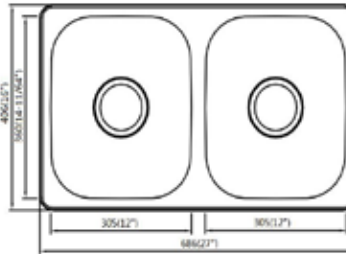

Length:	15"
Width:	15"
Depth:	6"
Holes:	2
Gauge:	22
Drain Size:	2"
Drain Location:	Center

25" x 15" STAINLESS STEEL SINK

13RR25156

PRODUCT SPECIFICATIONS

Stainless Steel Sink

Length:	25"
Width:	16"
Depth:	7"
Holes:	0
Gauge:	20
Drain Size:	2"
Drain Location:	Center

25" x 15" STAINLESS STEEL SINK

13TLSB25155

PRODUCT SPECIFICATIONS

Stainless Steel Sink

Length:	25"
Width:	15-15/64"
Depth:	5"
Holes:	0
Gauge:	22
Drain Size:	2"
Drain Location:	Offset

27" x 16" STAINLESS STEEL SINK

13TLSB27167

PRODUCT SPECIFICATIONS

Stainless Steel Sink

Length:	27"
Width:	16"
Depth:	7"
Holes:	0
Gauge:	22
Drain Size:	3-1/2"
Drain Location:	Center

27" x 16" STAINLESS STEEL SINK

13RR2716C7 - SINGLE BOWL

13RR27167 - DOUBLE BOWL

PRODUCT SPECIFICATIONS

Stainless Steel Sink

Length:	27"
Width:	16"
Depth:	7"
Holes:	0
Gauge:	20
Drain Size:	4-1/2"

33" x 19" STAINLESS STEEL SINK

13TGS331964

PRODUCT SPECIFICATIONS

Stainless Steel Sink