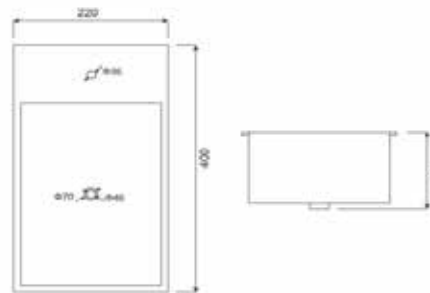

16176PG 16176PB

PRODUCT SPECIFICATIONS

Square Porcelain Sink

Length:	15"
Width:	11"
Depth:	4.25"
Holes:	0
Gauge:	N/A
Drain Size:	1.25"
Drain Location:	Center

20" x 17" OVAL PORCELAIN SINK

11UT1020RD

PRODUCT SPECIFICATIONS

Oval Porcelain Sink

Length:	17-1/2"
Width:	20-1/2"
Depth:	8"
Holes:	3
Gauge:	N/A
Drain Size:	2-9/16"
Drain Location:	Center

23" x 19" SQUARE PORCELAIN SINK

11UT1090SQ

PRODUCT SPECIFICATIONS

Square Porcelain Sink

Length:	22-7/16"
Width:	18-15/16"
Depth:	4"
Holes:	3
Gauge:	N/A
Drain Size:	2-9/16"
Drain Location:	Center

24" x 16" RECTANGLE PORCELAIN SINK

11UT2060REC

PRODUCT SPECIFICATIONS

Square Porcelain Sink

Length:	24"
Width:	16"
Depth:	7"
Holes:	
Gauge:	
Drain Size:	
Drain Location:	Center

16" x 8.5" SHALLOW PORCELAIN SINK

11UT7040VSR

PRODUCT SPECIFICATIONS

Square Porcelain Sink

Length:	16"
Width:	8.5"
Depth:	4.5"
Holes:	
Gauge:	
Drain Size:	
Drain Location:	Center

10" STAINLESS STEEL ROUND SINK