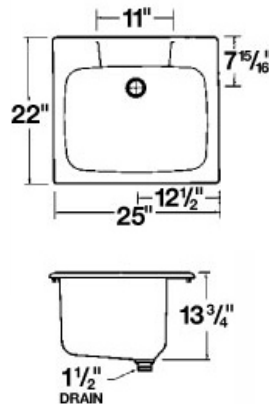

PRODUCT SPECIFICATIONS

Utility Sink

Length:	25"
Width:	22"
Depth:	13-1/4"
Holes:	0
Gauge:	N/A
Drain Size:	1-1/2"
Drain Location:	Offset

SINK ACCESSORIES

STOPPER

91500110	PARCHMENT
91500110W	WHITE
91500110G	GRAY
91500110B	BLACK