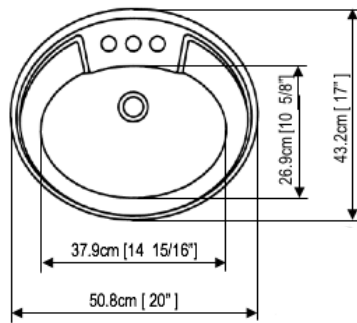

INCLUDED WITH EACH SINK

Installation Kit	91HB16
-------------------------	--------

20" x 17" ABS OVAL SINKS

16305PW

16305PP

PRODUCT SPECIFICATIONS

ABS Oval Sink

Length:	20"
Width:	17"
Depth:	6-1/16"
Holes:	3
Gauge:	N/A
Drain Size:	1-5/8"
Drain Location:	Center

16176PG 16176PB

PRODUCT SPECIFICATIONS

Square Porcelain Sink

Length:	15"
Width:	11"
Depth:	4.25"
Holes:	0
Gauge:	N/A
Drain Size:	1.25"
Drain Location:	Center

20" x 17" OVAL PORCELAIN SINK

11UT1020RD

PRODUCT SPECIFICATIONS

Oval Porcelain Sink

Length:	17-1/2"
Width:	20-1/2"
Depth:	8"
Holes:	3
Gauge:	N/A
Drain Size:	2-9/16"
Drain Location:	Center

23" x 19" SQUARE PORCELAIN SINK

11UT1090SQ

PRODUCT SPECIFICATIONS

Square Porcelain Sink

Length:	22-7/16"
Width:	18-15/16"
Depth:	4"
Holes:	3
Gauge:	N/A
Drain Size:	2-9/16"
Drain Location:	Center

24" x 16" RECTANGLE PORCELAIN SINK

11UT2060REC

PRODUCT SPECIFICATIONS

Square Porcelain Sink

Length:	24"
Width:	16"
Depth:	7"
Holes:	
Gauge:	
Drain Size:	
Drain Location:	Center