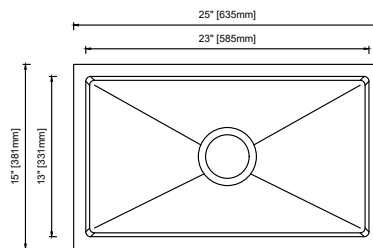

16" x 8.5" SHALLOW PORCELAIN SINK

11UT7040VSR

PRODUCT SPECIFICATIONS

Square Porcelain Sink

Length:	16"
Width:	8.5"
Depth:	4.5"
Holes:	
Gauge:	
Drain Size:	
Drain Location:	Center

10" STAINLESS STEEL ROUND SINK

13GZ458

PRODUCT SPECIFICATIONS

Stainless Steel Sink

Length:	18-7/64"
Width:	15-15/16"
Depth:	7"
Holes:	0
Gauge:	22
Drain Size:	3-1/2"
Drain Location:	Offset

14" x 12" STAINLESS STEEL SQUARE SINK

13TFD1412

PRODUCT SPECIFICATIONS

Stainless Steel Square Sink

Length:	14-1/3"
Width:	12"
Depth:	6"
Holes:	0
Gauge:	22
Drain Size:	3.5"
Drain Location:	Center

15" x 15" STAINLESS STEEL SQUARE SINK

13TGD151522

PRODUCT SPECIFICATIONS

Stainless Steel Square Sink

Length:	15"
Width:	15"
Depth:	6"
Holes:	2
Gauge:	22
Drain Size:	2"
Drain Location:	Center

25" x 15" STAINLESS STEEL SINK

13RR25156

PRODUCT SPECIFICATIONS

Stainless Steel Sink

Length:	25"
Width:	16"
Depth:	7"
Holes:	0
Gauge:	20
Drain Size:	2"
Drain Location:	Center