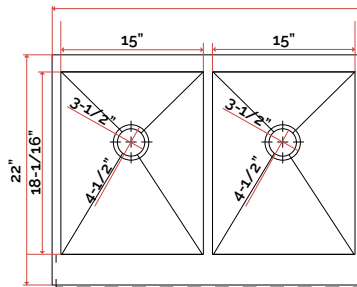

13T3321S3 - 33" x 21" x 7.75"
13T3322S3 - 33" x 22" x 9"

PRODUCT SPECIFICATIONS

Stainless Steel Sink

Length:	33"
Width:	21" or 22"
Depth:	7.75" or 9"
Holes:	3
Gauge:	18
Drain Size:	3-1/2"

25" x 18" STAINLESS STEEL FARM SINK

13APR25189SS

PRODUCT SPECIFICATIONS

Stainless Steel Farm Sink

Length:	25"
Width:	18"
Depth:	8.5"
Holes:	0
Gauge:	18
Drain Size:	4-1/2"

25" x 18" GUNMETAL FARM SINK

13APR25189

PRODUCT SPECIFICATIONS

Gunmetal Farm Sink

Length:	25"
Width:	18"
Depth:	8.5"
Holes:	0
Gauge:	18
Drain Size:	4-1/2"

33" x 22" STAINLESS STEEL FARM SINK

13THAP3320C

Accessories Included

PRODUCT SPECIFICATIONS

Stainless Steel Sink

Length:	33"
Width:	22"
Depth:	8.5"
Holes:	0
Gauge:	18
Drain Size:	3-1/2"
Drain Location:	Middle Back

33" x 22" PVD COATED GUNMETAL FARM SINK

13THAP3320CM

Accessories Included

PRODUCT SPECIFICATIONS

Stainless Steel Sink

Length:	33"
Width:	22"
Depth:	8.5"
Holes:	0
Gauge:	18
Drain Size:	3-1/2"
Drain Location:	Middle Back