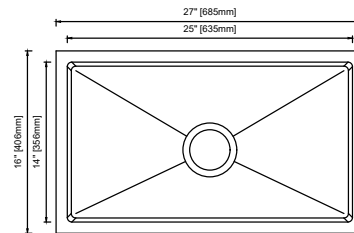

25" x 15" STAINLESS STEEL SINK

13TLSB25155

PRODUCT SPECIFICATIONS

Stainless Steel Sink

Length:	25"
Width:	15-15/64"
Depth:	5"
Holes:	0
Gauge:	22
Drain Size:	2"
Drain Location:	Offset

27" x 16" STAINLESS STEEL SINK

13TLSB27167

PRODUCT SPECIFICATIONS

Stainless Steel Sink

Length:	27"
Width:	16"
Depth:	7"
Holes:	0
Gauge:	22
Drain Size:	3-1/2"
Drain Location:	Center

27" x 16" STAINLESS STEEL SINK

13RR2716C7 - SINGLE BOWL

13RR27167 - DOUBLE BOWL

PRODUCT SPECIFICATIONS

Stainless Steel Sink

Length:	27"
Width:	16"
Depth:	7"
Holes:	0
Gauge:	20
Drain Size:	4-1/2"

33" x 19" STAINLESS STEEL SINK

13TGS331964

PRODUCT SPECIFICATIONS

Stainless Steel Sink

Length:	33"
Width:	19"
Depth:	6"
Holes:	4
Gauge:	20
Drain Size:	3-1/2"
Drain Location:	Center

33" x 19" STAINLESS STEEL SINK

13TGS331974

PRODUCT SPECIFICATIONS

Stainless Steel Sink

Length:	33"
Width:	19"
Depth:	7"
Holes:	4
Gauge:	20
Drain Size:	3-1/2"
Drain Location:	Center