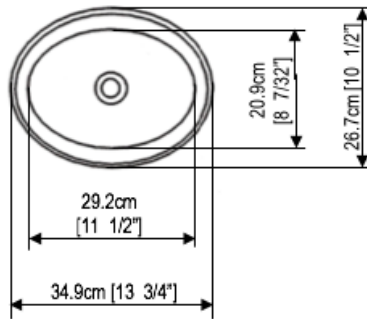

ABS Lavatory Sink

Length:	13-3/4"
Width:	10-1/2"
Depth:	5-15/16"
Holes:	0
Gauge:	N/A
Drain Size:	1-11/64"
Drain Location:	Center

INCLUDED WITH EACH SINK

Tailpipe	91500107
Drain Stopper	See Accessories
Installation Kit	91HB15

15-3/4" x 12-3/8" ABS OVAL SINKS

16166PW

16166PP

16166PG

PRODUCT SPECIFICATIONS

Poly Sink

Length:	15-3/4"
Width:	12-3/8"
Depth:	5-27/32"
Holes:	0
Gauge:	N/A
Drain Size:	1-11/64"
Drain Location:	Center

INCLUDED WITH EACH SINK

Length:	22-7/16"
Width:	18-15/16"
Depth:	4"
Holes:	3
Gauge:	N/A
Drain Size:	2-9/16"
Drain Location:	Center

24" x 16" RECTANGLE PORCELAIN SINK

11UT2060REC

PRODUCT SPECIFICATIONS

Square Porcelain Sink

Length:	24"
Width:	16"
Depth:	7"
Holes:	
Gauge:	
Drain Size:	
Drain Location:	Center

Length:	25"
Width:	18"
Depth:	8.5"
Holes:	0
Gauge:	18
Drain Size:	4-1/2"

33" x 22" STAINLESS STEEL FARM SINK

13THAP3320C

Accessories Included

PRODUCT SPECIFICATIONS

Stainless Steel Sink

Length:	33"
Width:	22"
Depth:	8.5"
Holes:	0
Gauge:	18
Drain Size:	3-1/2"
Drain Location:	Middle Back