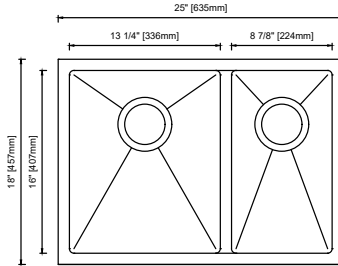

13T3321S3 - 33" x 21" x 7.75"
13T3322S3 - 33" x 22" x 9"

PRODUCT SPECIFICATIONS

Stainless Steel Sink

Length:	33"
Width:	21" or 22"
Depth:	7.75" or 9"
Holes:	3
Gauge:	18
Drain Size:	3-1/2"

25" x 18" STAINLESS STEEL FARM SINK

13APR25189SS

PRODUCT SPECIFICATIONS

Stainless Steel Farm Sink

Length:	25"
Width:	18"
Depth:	8.5"
Holes:	0
Gauge:	18
Drain Size:	4-1/2"

25" x 18" GUNMETAL FARM SINK

13APR25189

PRODUCT SPECIFICATIONS

Gunmetal Farm Sink

Length:	25"
Width:	18"
Depth:	8.5"
Holes:	0
Gauge:	18
Drain Size:	4-1/2"

33" x 22" STAINLESS STEEL FARM SINK

13THAP3320C

Accessories Included

PRODUCT SPECIFICATIONS

Stainless Steel Sink

Length:	33"
Width:	22"
Depth:	8.5"
Holes:	0
Gauge:	18
Drain Size:	3-1/2"
Drain Location:	Middle Back

33" x 22" PVD COATED GUNMETAL FARM SINK

13THAP3320CM

Accessories Included

PRODUCT SPECIFICATIONS

Stainless Steel Sink

Length:	33"
Width:	22"
Depth:	8.5"
Holes:	0
Gauge:	18
Drain Size:	3-1/2"
Drain Location:	Middle Back