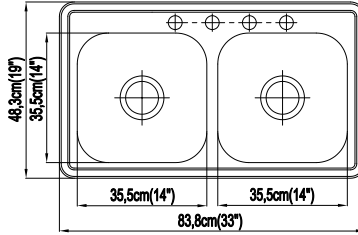

13TLSB27167

PRODUCT SPECIFICATIONS

Stainless Steel Sink

Length:	27"
Width:	16"
Depth:	7"
Holes:	0
Gauge:	22
Drain Size:	3-1/2"
Drain Location:	Center

27" x 16" STAINLESS STEEL SINK

13RR2716C7 - SINGLE BOWL

13RR27167 - DOUBLE BOWL

PRODUCT SPECIFICATIONS

Stainless Steel Sink

Length:	27"
Width:	16"
Depth:	7"
Holes:	0
Gauge:	20
Drain Size:	4-1/2"

33" x 19" STAINLESS STEEL SINK

13TGS331964

PRODUCT SPECIFICATIONS

Stainless Steel Sink

Length:	33"
Width:	19"
Depth:	6"
Holes:	4
Gauge:	20
Drain Size:	3-1/2"
Drain Location:	Center

33" x 19" STAINLESS STEEL SINK

13TGS331974

PRODUCT SPECIFICATIONS

Stainless Steel Sink

Length:	33"
Width:	19"
Depth:	7"
Holes:	4
Gauge:	20
Drain Size:	3-1/2"
Drain Location:	Center

33" x 19" STAINLESS STEEL SINK

13TGS331984

PRODUCT SPECIFICATIONS

Stainless Steel Sink

Length:	33"
Width:	19"
Depth:	8"
Holes:	4
Gauge:	22/20/18
Drain Size:	3-1/2"
Drain Location:	Center

33" x 22" STAINLESS STEEL SINK