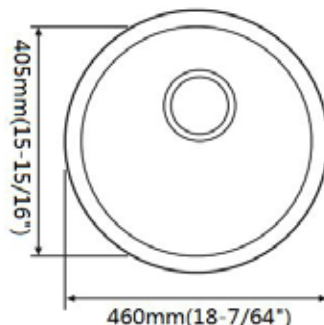

Length:	22-7/16"
Width:	18-15/16"
Depth:	4"
Holes:	3
Gauge:	N/A
Drain Size:	2-9/16"
Drain Location:	Center

24" x 16" RECTANGLE PORCELAIN SINK

11UT2060REC

PRODUCT SPECIFICATIONS

Square Porcelain Sink

Length:	24"
Width:	16"
Depth:	7"
Holes:	
Gauge:	
Drain Size:	
Drain Location:	Center

16" x 8.5" SHALLOW PORCELAIN SINK

11UT7040VSR

PRODUCT SPECIFICATIONS

Square Porcelain Sink

Length:	16"
Width:	8.5"
Depth:	4.5"
Holes:	
Gauge:	
Drain Size:	
Drain Location:	Center

10" STAINLESS STEEL ROUND SINK

13TF1310

PRODUCT SPECIFICATIONS

Stainless Steel Oval Sink

Length:	13-1/4"
Width:	10-1/2"
Depth:	5"
Holes:	0
Gauge:	21
Drain Size:	1-3/4"
Drain Location:	Center
Mounting Options:	Top

16" STAINLESS STEEL SINK

13GZ458

PRODUCT SPECIFICATIONS

Stainless Steel Sink

Length:	18-7/64"
Width:	15-15/16"
Depth:	7"
Holes:	0
Gauge:	22
Drain Size:	3-1/2"
Drain Location:	Offset

14" x 12" STAINLESS STEEL SQUARE SINK

13TFD1412

PRODUCT SPECIFICATIONS