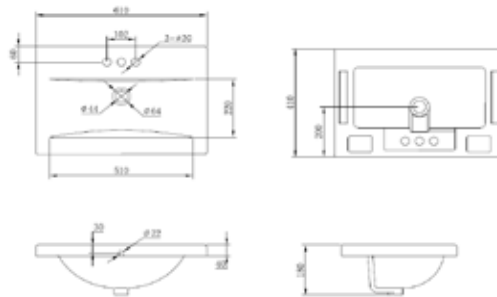

16176PG 16176PB

PRODUCT SPECIFICATIONS

Square Porcelain Sink

Length:	15"
Width:	11"
Depth:	4.25"
Holes:	0
Gauge:	N/A
Drain Size:	1.25"
Drain Location:	Center

20" x 17" OVAL PORCELAIN SINK

11UT1020RD

PRODUCT SPECIFICATIONS

Oval Porcelain Sink

Length:	17-1/2"
Width:	20-1/2"
Depth:	8"
Holes:	3
Gauge:	N/A
Drain Size:	2-9/16"
Drain Location:	Center

23" x 19" SQUARE PORCELAIN SINK

11UT1090SQ

PRODUCT SPECIFICATIONS

Square Porcelain Sink

Length:	22-7/16"
Width:	18-15/16"
Depth:	4"
Holes:	3
Gauge:	N/A
Drain Size:	2-9/16"
Drain Location:	Center

24" x 16" RECTANGLE PORCELAIN SINK

11UT2060REC

PRODUCT SPECIFICATIONS

Square Porcelain Sink

Length:	24"
Width:	16"
Depth:	7"
Holes:	
Gauge:	
Drain Size:	
Drain Location:	Center

16" x 8.5" SHALLOW PORCELAIN SINK

11UT7040VSR

PRODUCT SPECIFICATIONS

Square Porcelain Sink

Length:	16"
Width:	8.5"
Depth:	4.5"
Holes:	
Gauge:	
Drain Size:	
Drain Location:	Center

10" STAINLESS STEEL ROUND SINK