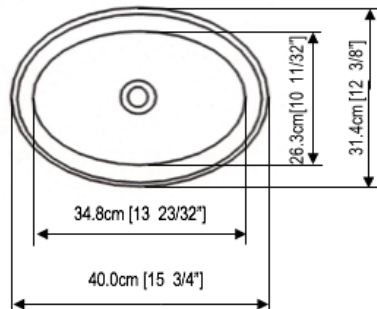

15-3/4" x 12-3/8" ABS OVAL SINKS

16166PW

16166PP

16166PG

PRODUCT SPECIFICATIONS

Poly Sink

Length:	15-3/4"
Width:	12-3/8"
Depth:	5-27/32"
Holes:	0
Gauge:	N/A
Drain Size:	1-11/64"
Drain Location:	Center

INCLUDED WITH EACH SINK

Tailpipe	91500107
Drain Stopper	See Accessories
Installation Kit	91HB15

14-3/4" x 12-5/16" ABS LAVATORY SINKS

16186PW

16186PP

16186PG

PRODUCT SPECIFICATIONS

ABS Lavatory Sink

Length:	14-3/4"
Width:	12-5/16"
Depth:	5-23/32"
Holes:	0
Gauge:	N/A
Drain Size:	1-11/64"
Drain Location:	Center

16176PG 16176PB

PRODUCT SPECIFICATIONS

Square Porcelain Sink

Length:	15"
Width:	11"
Depth:	4.25"
Holes:	0
Gauge:	N/A
Drain Size:	1.25"
Drain Location:	Center

20" x 17" OVAL PORCELAIN SINK

11UT1020RD

PRODUCT SPECIFICATIONS

Length:	22-7/16"
Width:	18-15/16"
Depth:	4"
Holes:	3
Gauge:	N/A
Drain Size:	2-9/16"
Drain Location:	Center

24" x 16" RECTANGLE PORCELAIN SINK

11UT2060REC

PRODUCT SPECIFICATIONS

Square Porcelain Sink

Length:	24"
Width:	16"
Depth:	7"
Holes:	
Gauge:	
Drain Size:	
Drain Location:	Center