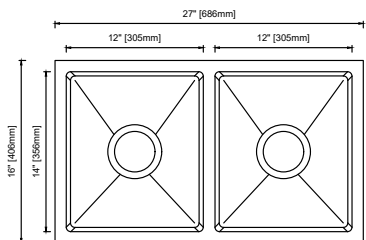

25" x 15" STAINLESS STEEL SINK

13TLSB25155

PRODUCT SPECIFICATIONS

Stainless Steel Sink

Length:	25"
Width:	15-15/64"
Depth:	5"
Holes:	0
Gauge:	22
Drain Size:	2"
Drain Location:	Offset

27" x 16" STAINLESS STEEL SINK

13TLSB27167

PRODUCT SPECIFICATIONS

Stainless Steel Sink

Length:	27"
Width:	16"
Depth:	7"
Holes:	0
Gauge:	22
Drain Size:	3-1/2"
Drain Location:	Center

27" x 16" STAINLESS STEEL SINK

13RR2716C7 - SINGLE BOWL

13RR27167 - DOUBLE BOWL

PRODUCT SPECIFICATIONS

Stainless Steel Sink

Length:	27"
Width:	16"
Depth:	7"
Holes:	0
Gauge:	20
Drain Size:	4-1/2"

33" x 19" STAINLESS STEEL SINK

13TGS331964

PRODUCT SPECIFICATIONS

Stainless Steel Sink

Length:	33"
Width:	19"
Depth:	6"
Holes:	4
Gauge:	20
Drain Size:	3-1/2"
Drain Location:	Center

33" x 19" STAINLESS STEEL SINK

13TGS331974

PRODUCT SPECIFICATIONS

Stainless Steel Sink

Length:	33"
Width:	19"
Depth:	7"
Holes:	4
Gauge:	20
Drain Size:	3-1/2"
Drain Location:	Center