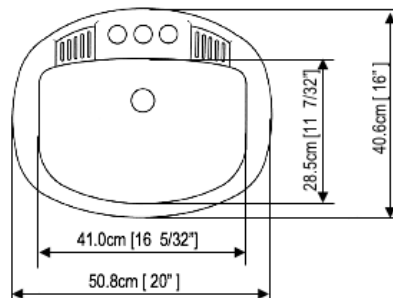

Length:	20"
Width:	16"
Depth:	6-1/2"
Holes:	0
Gauge:	N/A
Drain Size:	1-5/8"
Drain Location:	Center

INCLUDED WITH EACH SINK

Installation Kit	91HB16
------------------	--------

15" x 11" PLASTIC SINKS

16176PW

16176PG 16176PB

PRODUCT SPECIFICATIONS

Square Porcelain Sink

Length:	15"
Width:	11"
Depth:	4.25"
Holes:	0
Gauge:	N/A
Drain Size:	1.25"
Drain Location:	Center

20" x 17" OVAL PORCELAIN SINK

11UT1020RD

PRODUCT SPECIFICATIONS

Oval Porcelain Sink

Length:	17-1/2"
Width:	20-1/2"
Depth:	8"
Holes:	3
Gauge:	N/A
Drain Size:	2-9/16"
Drain Location:	Center

23" x 19" SQUARE PORCELAIN SINK

11UT1090SQ

PRODUCT SPECIFICATIONS

Square Porcelain Sink

Length:	22-7/16"
Width:	18-15/16"
Depth:	4"
Holes:	3
Gauge:	N/A
Drain Size:	2-9/16"
Drain Location:	Center

24" x 16" RECTANGLE PORCELAIN SINK

11UT2060REC

PRODUCT SPECIFICATIONS

Square Porcelain Sink

Length:	24"
Width:	16"
Depth:	7"
Holes:	
Gauge:	
Drain Size:	
Drain Location:	Center